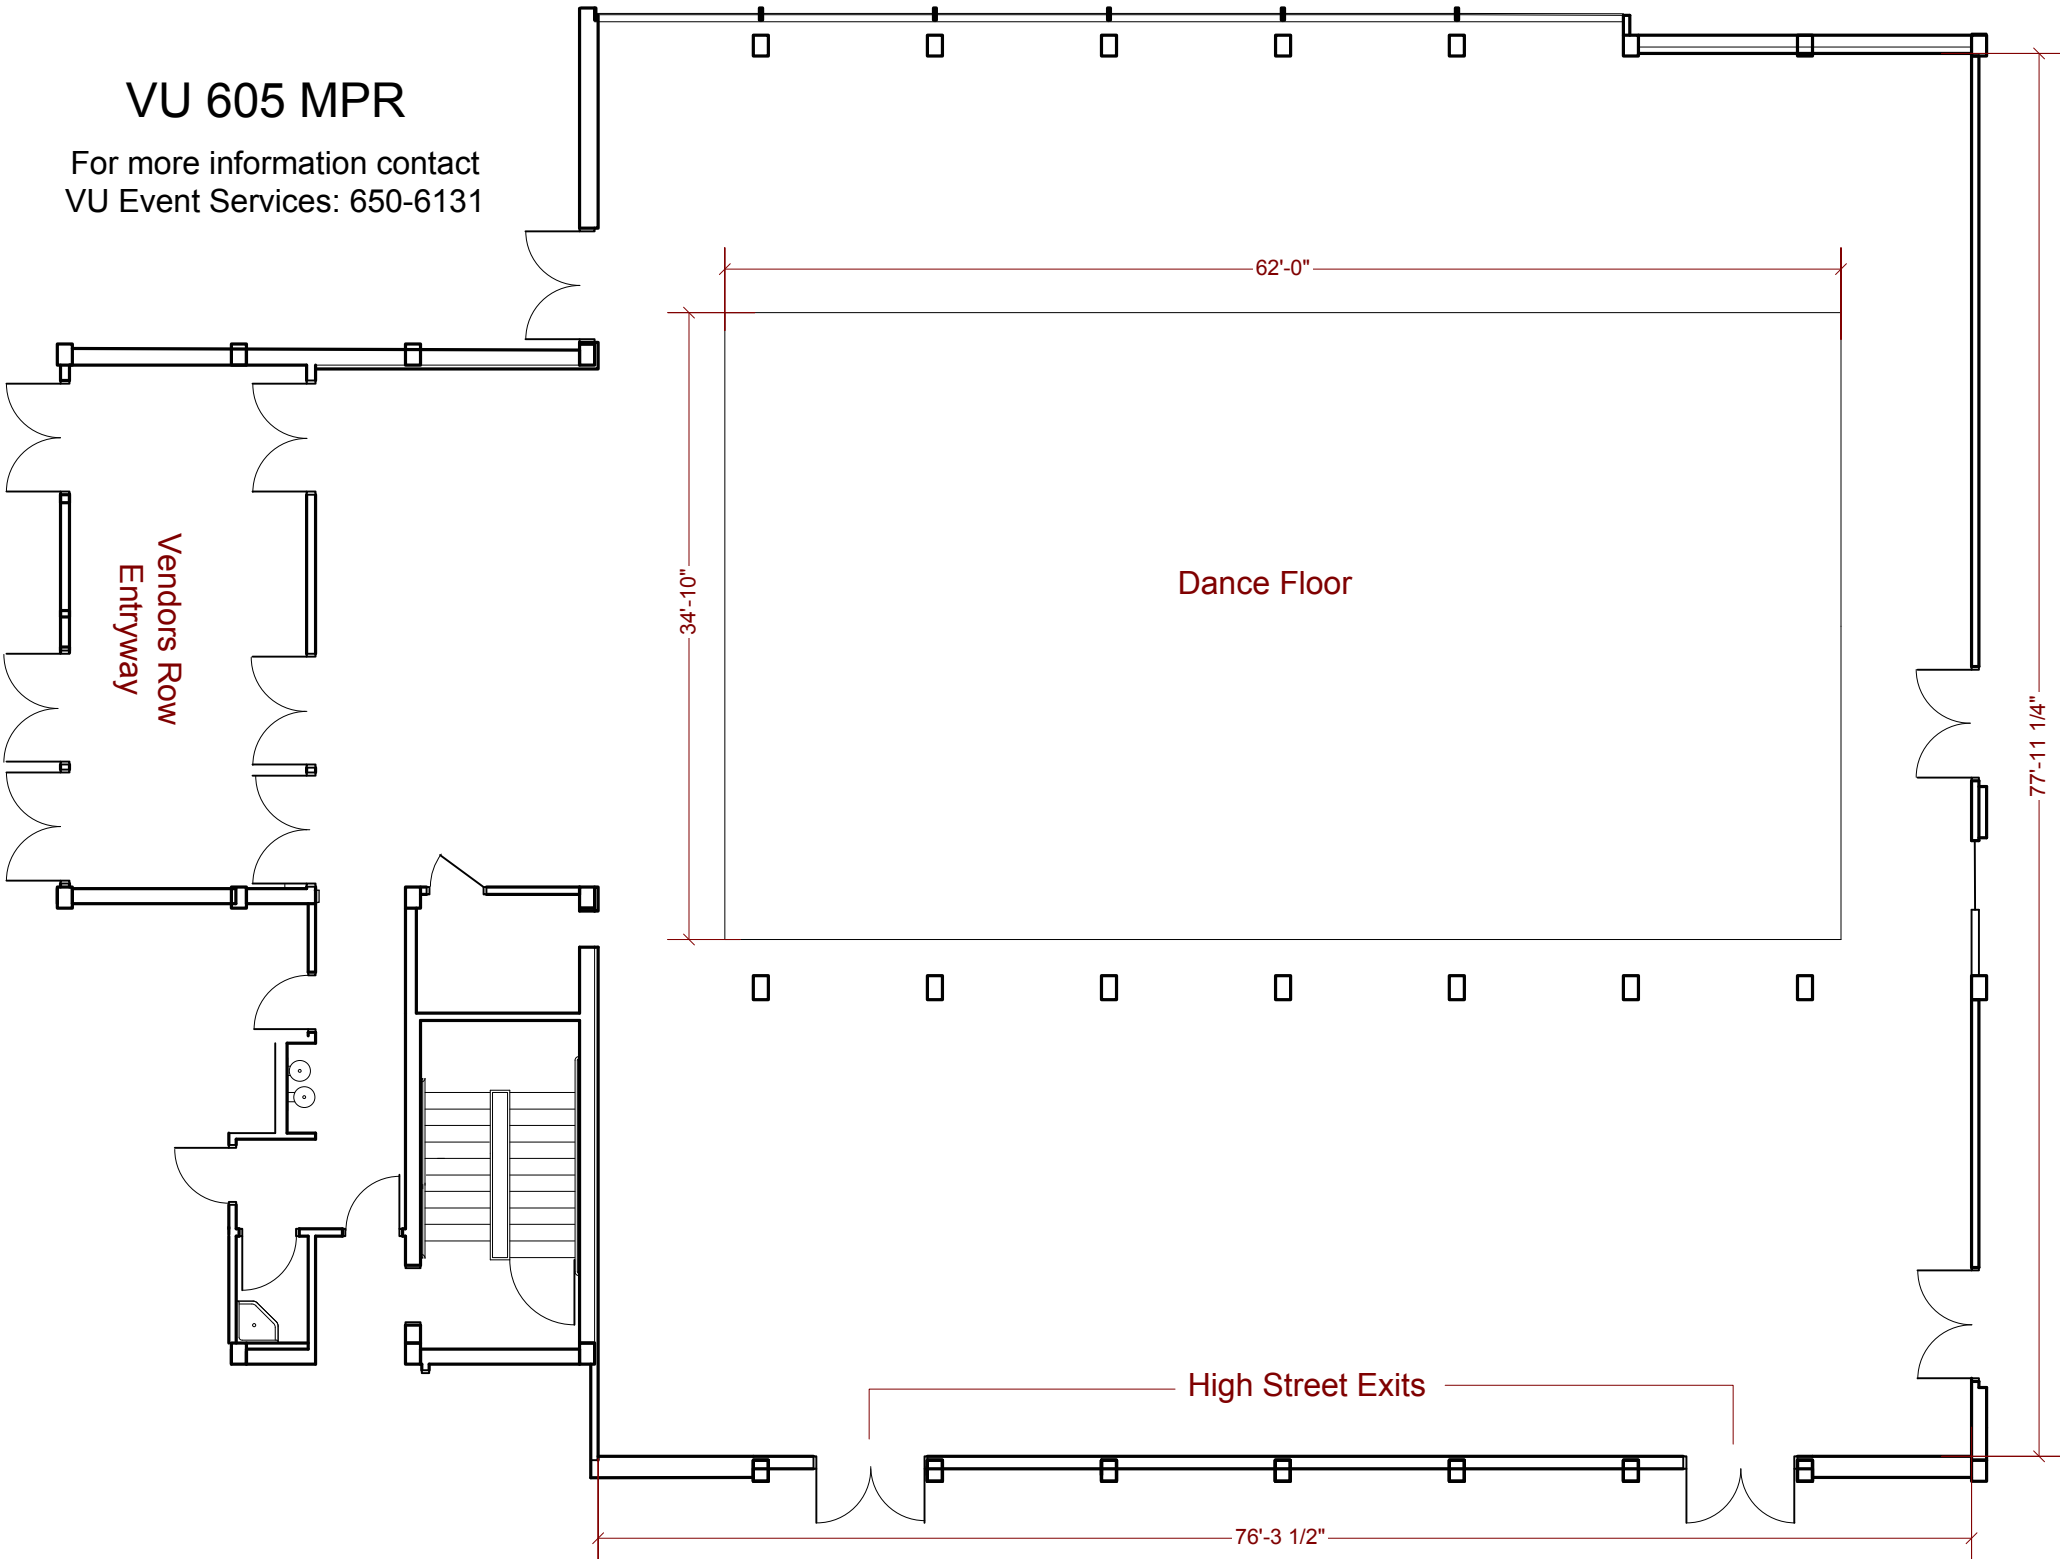

VU 605 MPR

For more information contact
VU Event Services: 650-6131

62'-0"

34'-10"

Dance Floor

Vendors Row
Entryway

High Street Exits

76'-3 1/2"

77'-11 1/4"